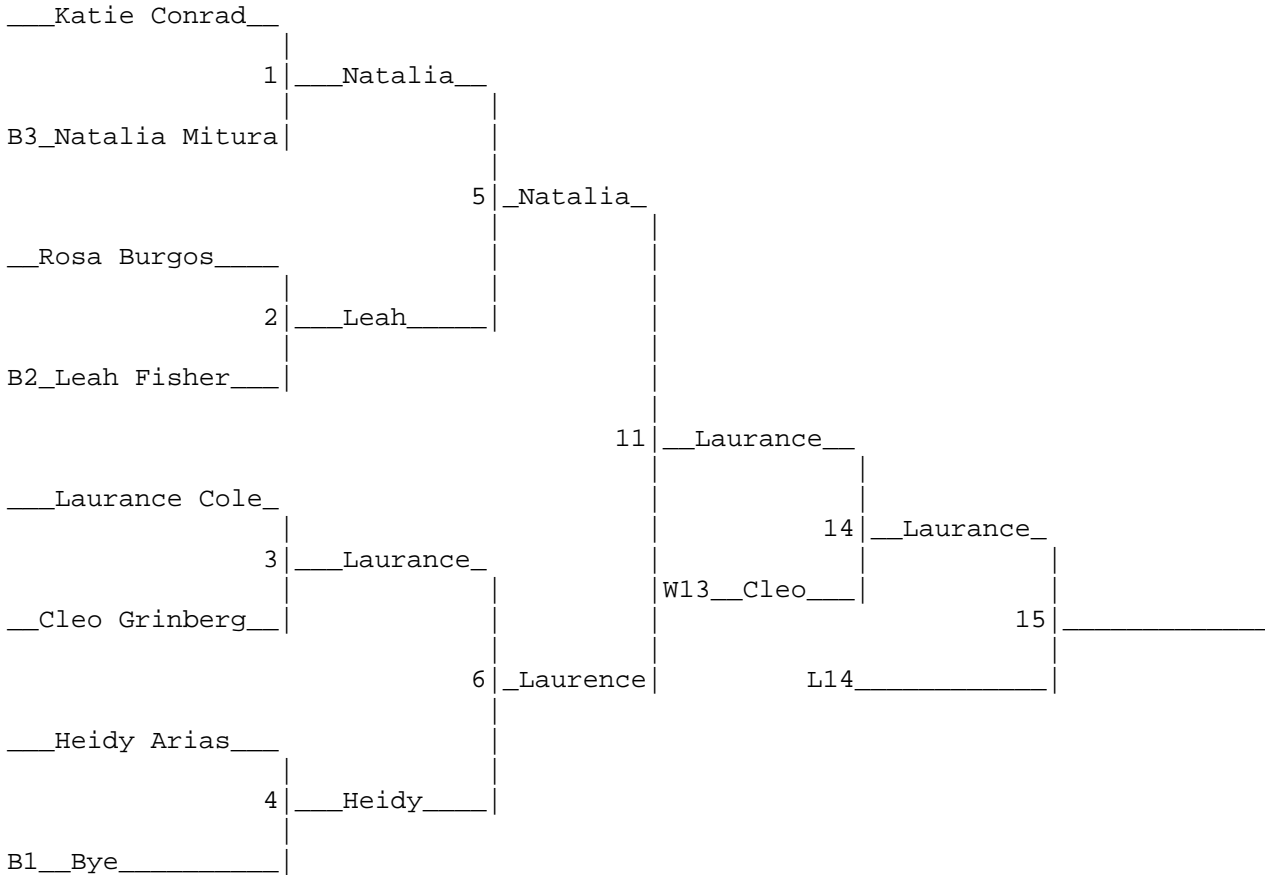

Pedro's Judo Challenge
 "True" Double Elimination Bracket for 5 to 8 Persons

DIV: _____63 kg Women's Senior Elite

Final Results:

of Contestants in div: 7

1. Laurance Cole

Date: 2/17/07

2. Cleo Grinberg

3. Natalia Mitura

LOSER'S POOL: