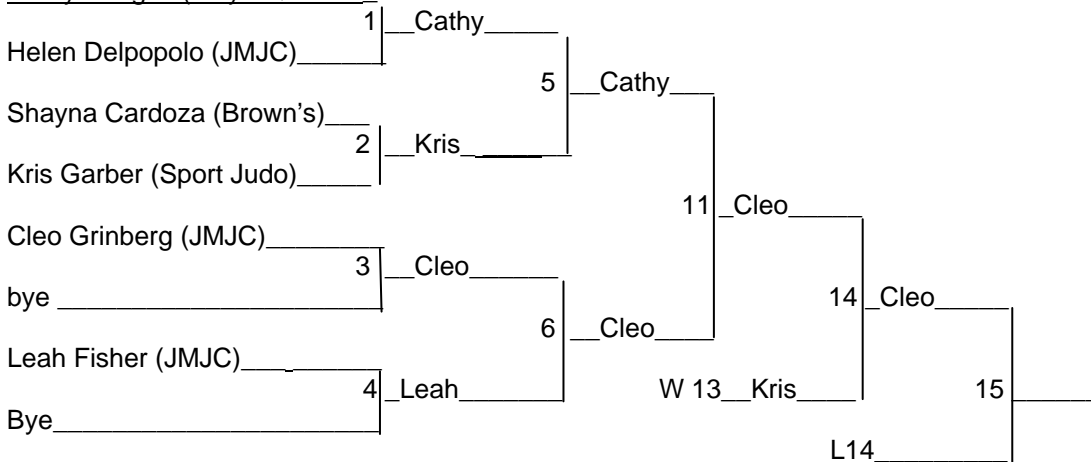

Pedro's Judo Challenge
"True" Double Elimination Bracket for 5 to 8 Persons

DIV: SENIOR WOMEN ELITE (M/F age)

Final Results

CATEGORY: 70 kg (weight)

1. Cleo Grinberg (JMJC)

of Contestants in div: 6

2. Kris Garber (Sport Judo)

Date: 2/18/06

3. Cathy Bridges (Mayo Quanchi)

Cathy Bridges (Mayo Quanchi)

LOSER'S POOL: