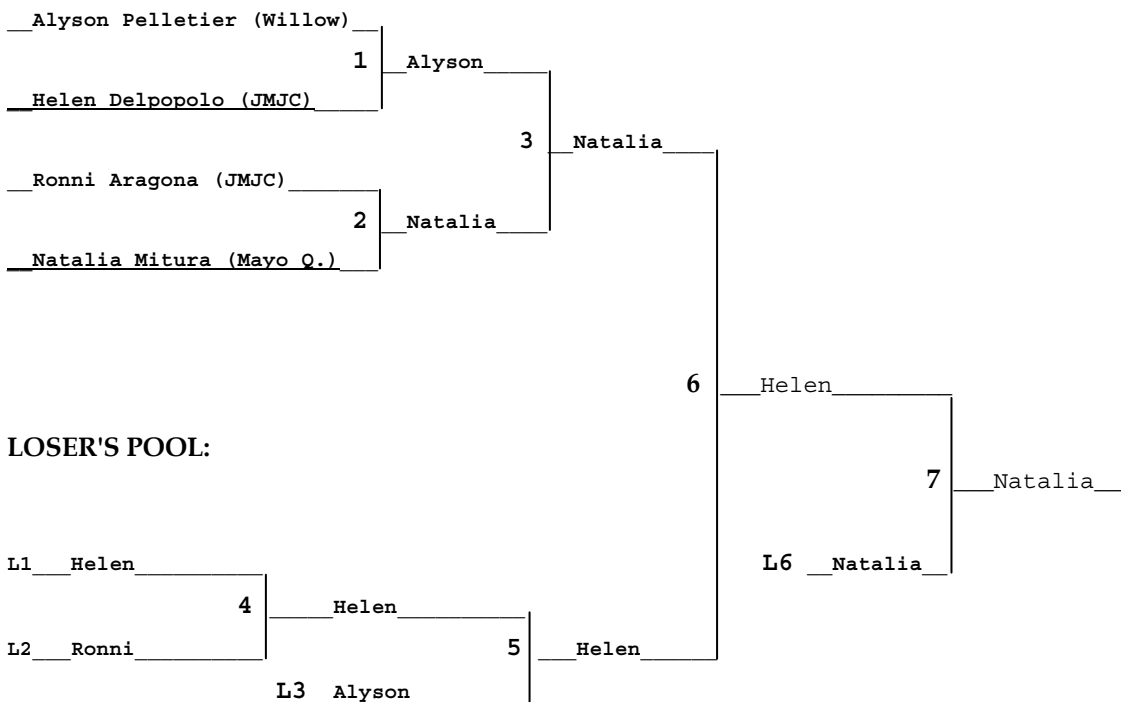

Pedro's Judo Challenge
"True" Double Elimination Bracket for 4 Persons

DIV: SENIOR WOMEN ELITE_ (M/F age)

Final Results

CATEGORY: 63 kg (weight)

1. Natalia Mitura (Mayo Quanchi)

of Contestants in div: 4

2. Helen Delpopolo (JMJC)

Date: 2/18/06

3. Alyson Pelletier (Willow)

LOSER'S POOL:

L1 Helen

L2 Ronni

L3 Alyson

L6 Natalia