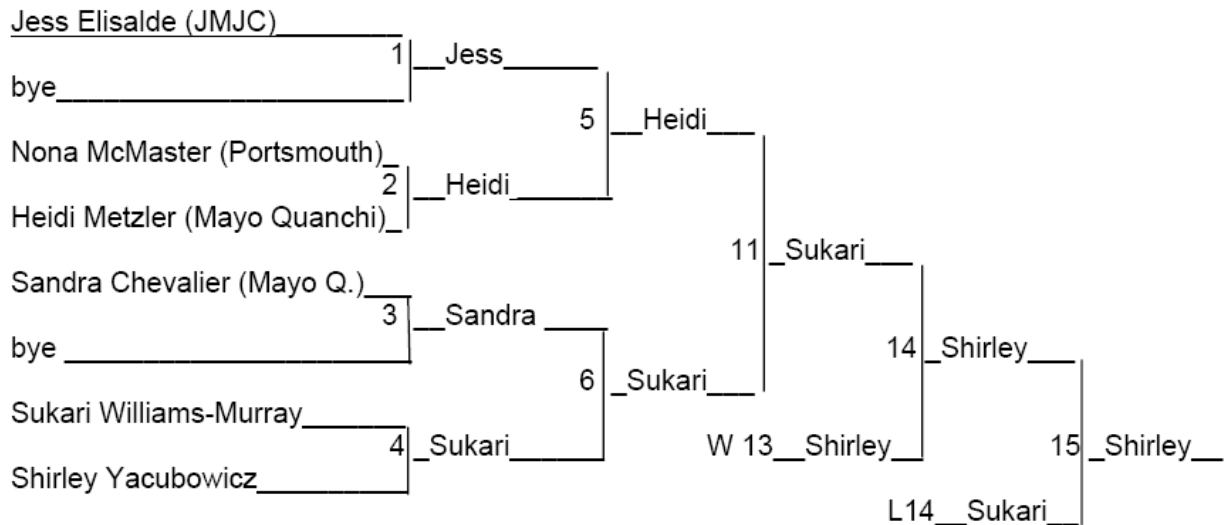

Pedro's Judo Challenge
"True" Double Elimination Bracket for 5 to 8 Persons

DIV: SENIOR ELITE WOMEN

Final Results

CATEGORY: _____ 52 kg _____
 # of Contestants in div: _____ 6 _____
 Date: _____ 2/18/06 _____

1. Shirley Yacubowicz (Pedro's/JMJC)
2. Sukari Williams Murray (Jamie Towers)
3. Heidi Metzler (Mayo Quanchi)

LOSER'S POOL: