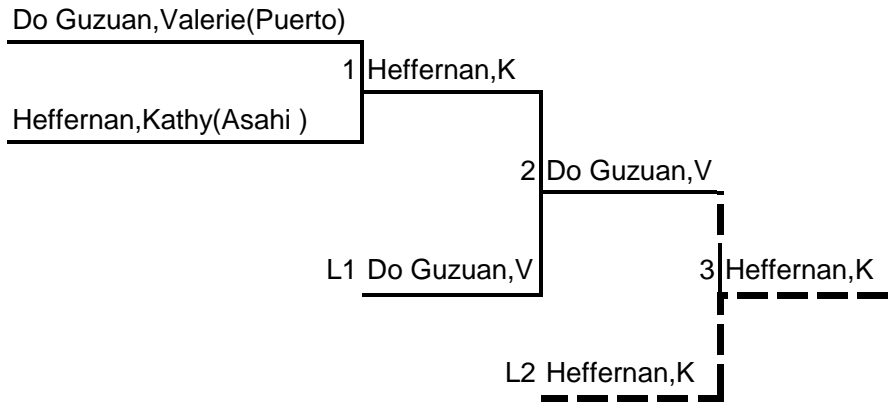

Pedro's Challenge
February 13, 2010

DIV: senior elite women 44kg

of Contestants in div: **2**

Final Results

1 Kathy Heffernan

2 Valerie Guzman

Pedro's Challenge
February 13, 2010

DIV: senior elite women 57kg

of Contestants in div: **10**

Final Results

- 1 Hana Charmichael
- 2 Hanna Martin
- 3 Nicole Jenicek

Pedro's Challenge
February 13, 2010
DIV: senior elite women 63kg

of Contestants in div: **8**

Final Results