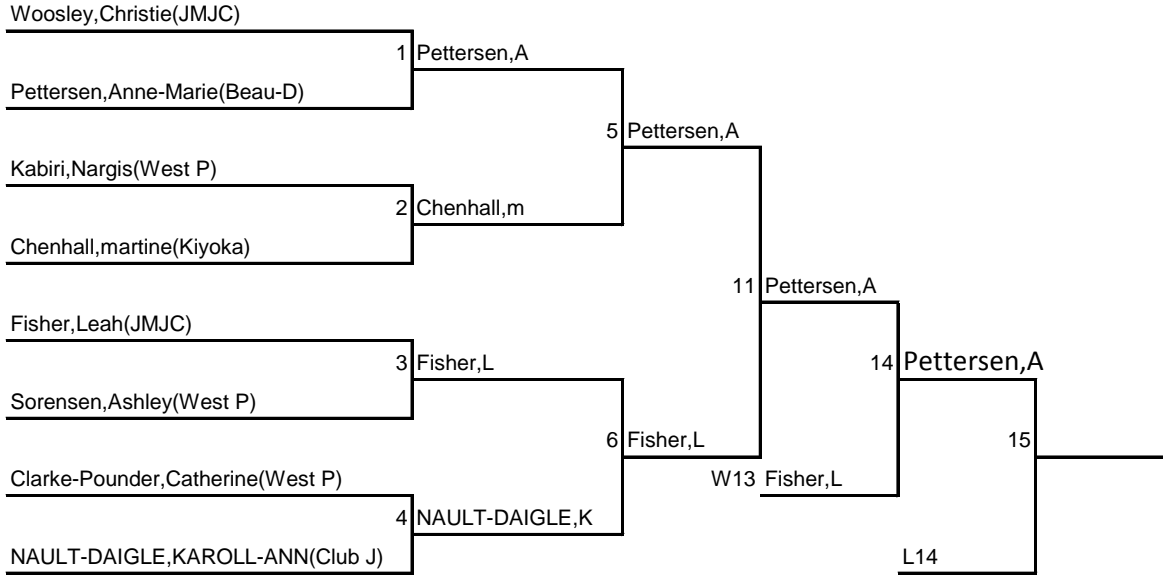

- 1 Jessica Garcia
- 2 Sarah Black
- 3 Monika Burgess

LOSER'S POOL

Pedro's Challenge
February 13, 2010

DIV: senior elite women 70kg

of Contestants in div: **8**

Final Results

- 1 Anne Marie Peterson
- 2 Leah Fisher
- 3 Karoll-Ann Nault-Daigle