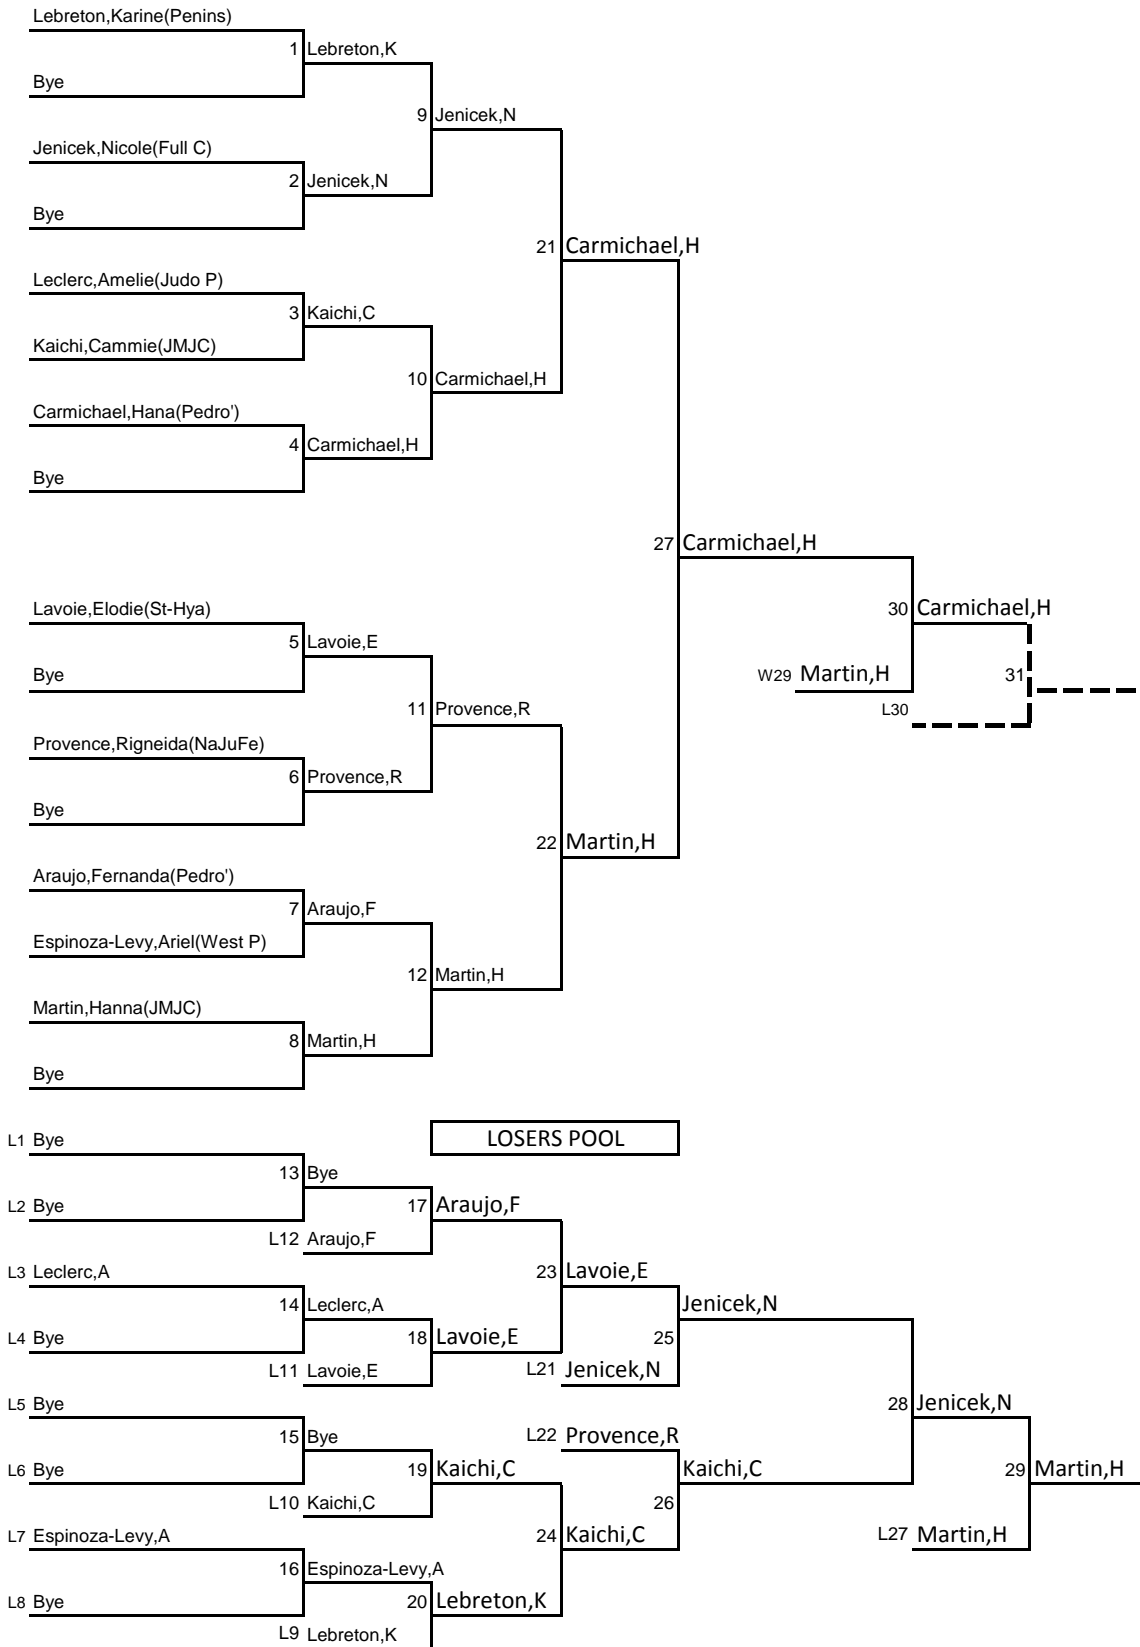

Pedro's Challenge
February 13, 2010

DIV: senior elite women 44kg

of Contestants in div: **2**

Final Results

1 Kathy Heffernan

2 Valerie Guzman

Pedro's Challenge
February 13, 2010

DIV: senior elite women 57kg

of Contestants in div: **10**

Final Results

- 1 Hana Charmichael
- 2 Hanna Martin
- 3 Nicole Jenicek

Pedro's Challenge
February 13, 2010
DIV: senior elite women 63kg

of Contestants in div: **8**

Final Results

- 1 Jessica Garcia
- 2 Sarah Black
- 3 Monika Burgess

LOSER'S POOL

Pedro's Challenge
February 13, 2010

DIV: senior elite women 70kg

of Contestants in div: **8**

Final Results

- 1 Anne Marie Peterson
- 2 Leah Fisher
- 3 Karoll-Ann Nault-Daigle

of Contestants in div: **4**

- Final Results**
1 Melisa Mojica
2 Toni Geiger
3 Jessica Russell

LOSER'S POOL