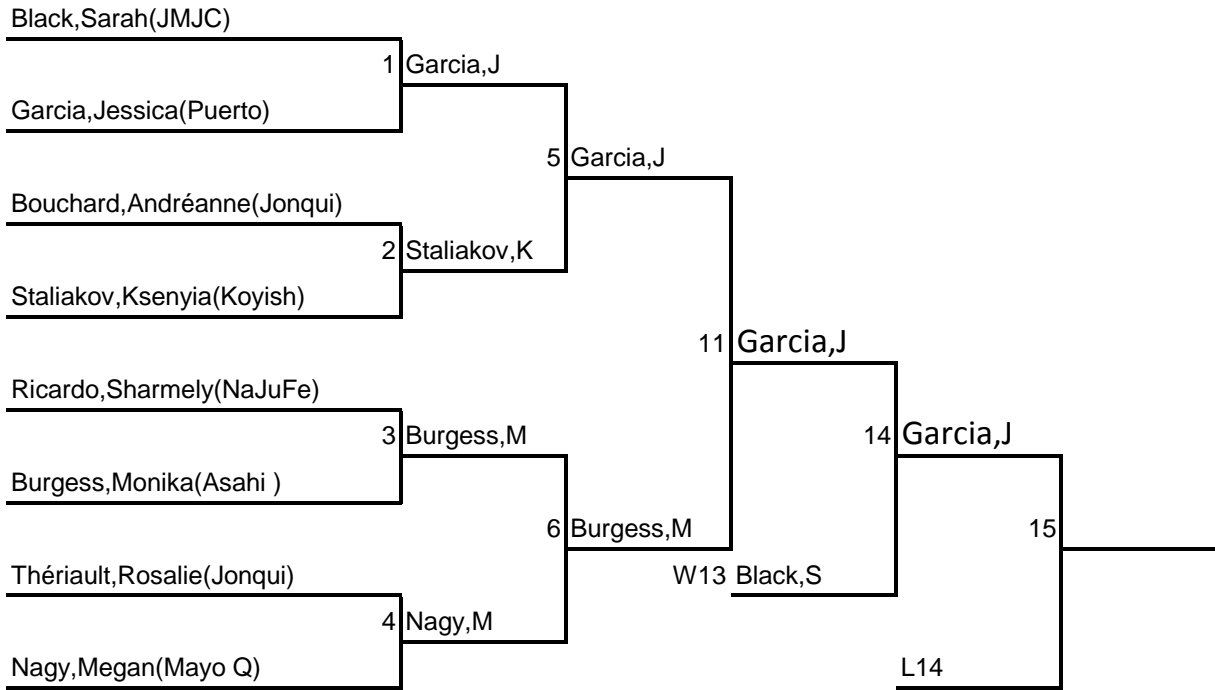

Pedro's Challenge
February 13, 2010

DIV: senior elite women 44kg

of Contestants in div: **2**

Final Results

1 Kathy Heffernan

2 Valerie Guzman

Pedro's Challenge
February 13, 2010

DIV: senior elite women 57kg

of Contestants in div: **10**

Final Results

- 1 Hana Charmichael
- 2 Hanna Martin
- 3 Nicole Jenicek

Pedro's Challenge
February 13, 2010
DIV: senior elite women 63kg

of Contestants in div: **8**

Final Results

- 1 Jessica Garcia
- 2 Sarah Black
- 3 Monika Burgess

LOSER'S POOL

Pedro's Challenge
February 13, 2010

DIV: senior elite women 70kg

of Contestants in div: **8**

Final Results

- 1 Anne Marie Peterson
- 2 Leah Fisher
- 3 Karoll-Ann Nault-Daigle