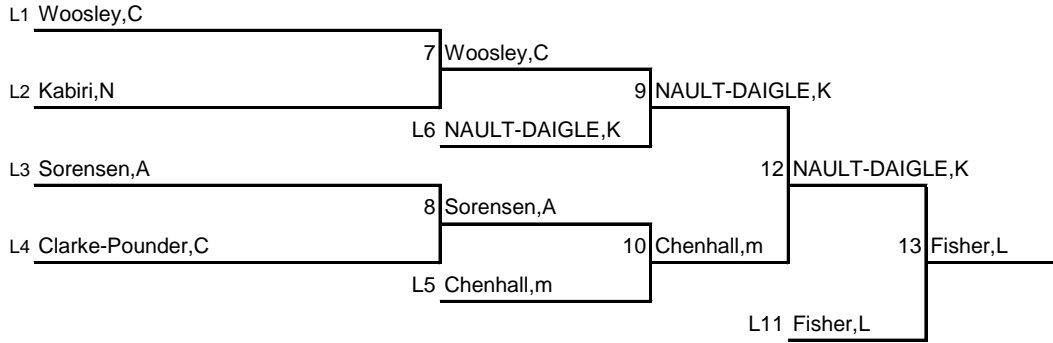

LOSER'S POOL