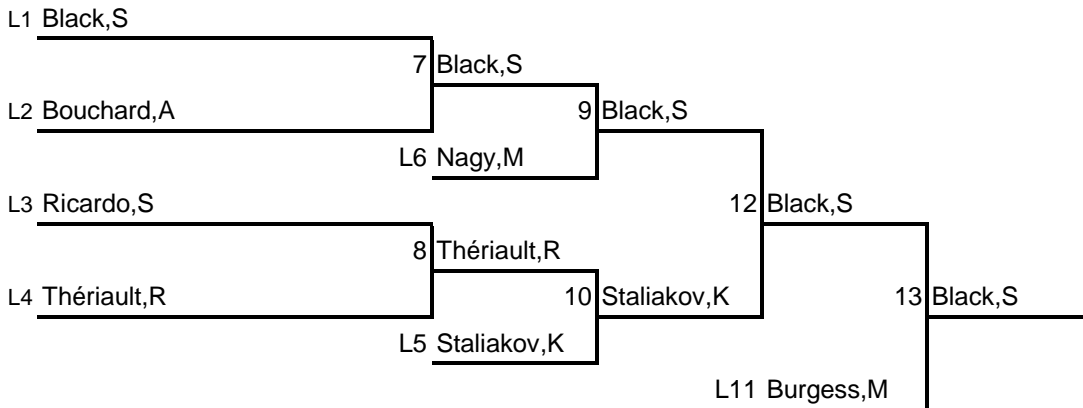

LOSER'S POOL