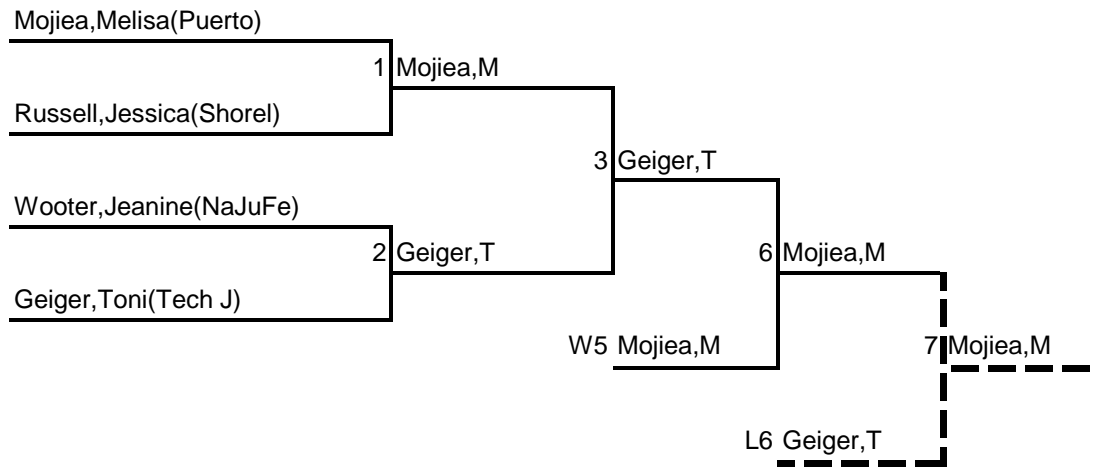

LOSER'S POOL

Pedro's Challenge
February 13, 2010
DIV: senior elite women 78kg

of Contestants in div: **4**

Final Results

- 1 Olg Rivera
- 2 Genevieve Lavoie
- 3 Margaret DeJesus

LOSER'S POOL

Pedro's Challenge
February 13, 2010
DIV: senior elite women 78+kg

of Contestants in div: **4**

- Final Results**
1 Melisa Mojica
2 Toni Geiger
3 Jessica Russell

LOSER'S POOL