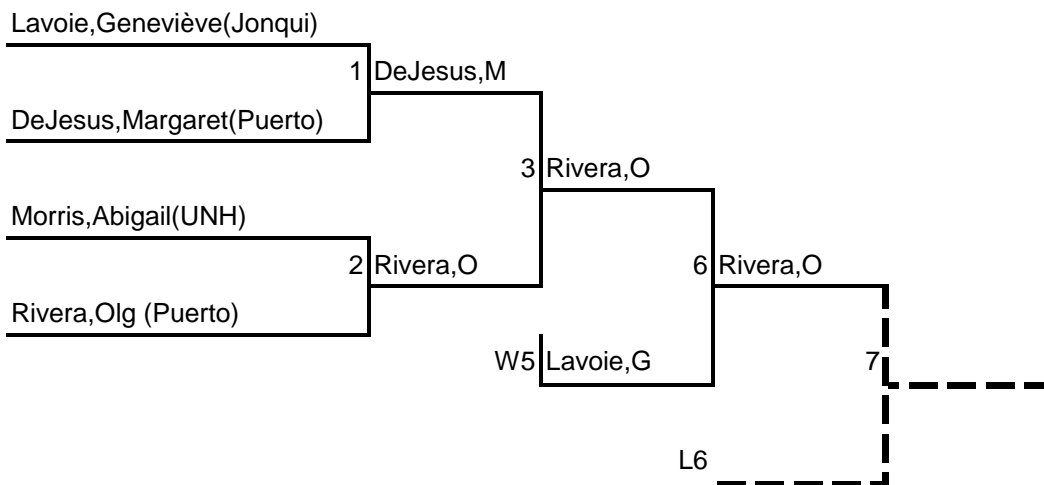

LOSER'S POOL

Pedro's Challenge
February 13, 2010
DIV: senior elite women 78kg

of Contestants in div: **4**

Final Results

- 1 Olg Rivera
- 2 Genevieve Lavoie
- 3 Margaret DeJesus

LOSER'S POOL

Pedro's Challenge
February 13, 2010
DIV: senior elite women 78+kg

of Contestants in div: **4**

- Final Results**
1 Melisa Mojica
2 Toni Geiger
3 Jessica Russell

LOSER'S POOL