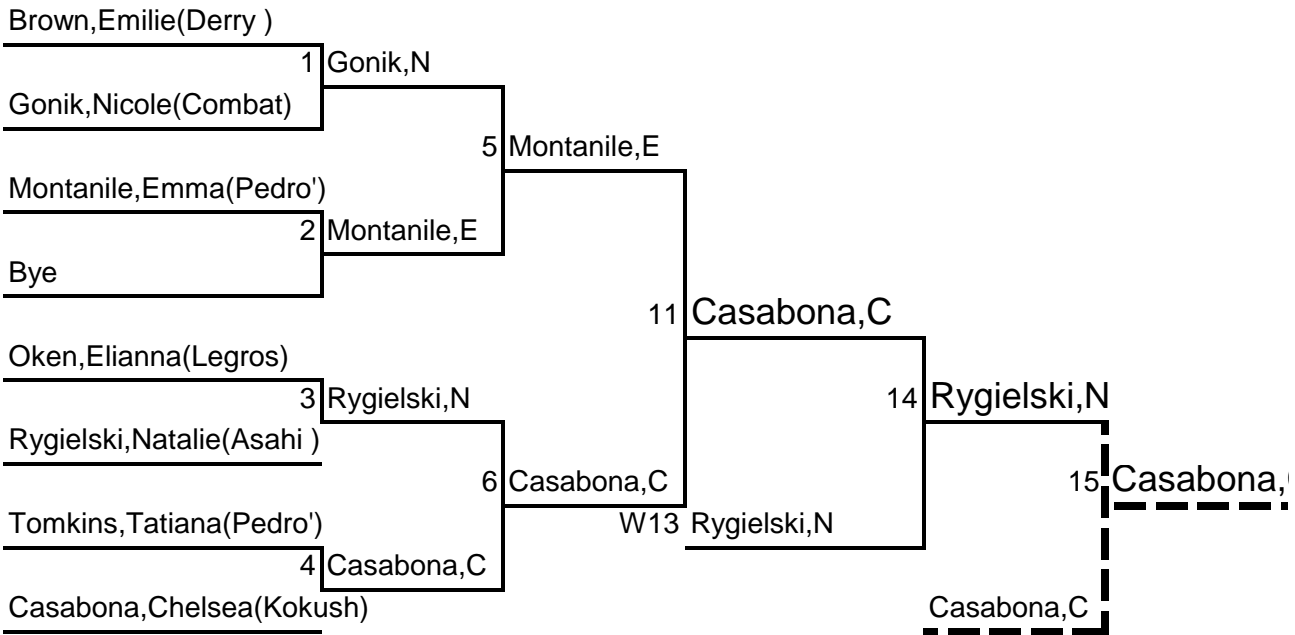

Pedro's Challenge
February 13, 2010

DIV: junior elite girls 9-10 32kg

of Contestants in div: **3**

Final Results

- 1 Natalie Rygielski
- 2 Elianna Oken
- 3 Jalexina Jalexina

LOSER'S POOL

Pedro's Challenge
February 13, 2010

DIV: junior elite girls 9-10 37kg

of Contestants in div: **7**

Final Results

- 1 Chelsea Casabona
- 2 Natalie Rygielski
- 3 Emma Montanile

LOSER'S POOL

Pedro's Challenge
February 13, 2010

DIV: junior elite girls 9-10 42kg

LOSER'S POOL