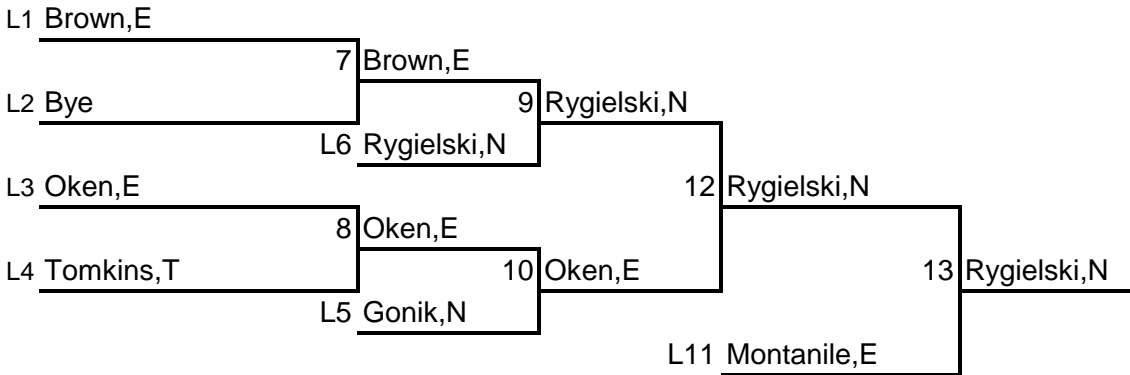

DIV: junior elite girls 9-10 37kg

of Contestants in div: **7**

Final Results

- 1 Chelsea Casabona
- 2 Natalie Rygielski
- 3 Emma Montanile

LOSER'S POOL

Pedro's Challenge
February 13, 2010

DIV: junior elite girls 9-10 42kg

LOSER'S POOL