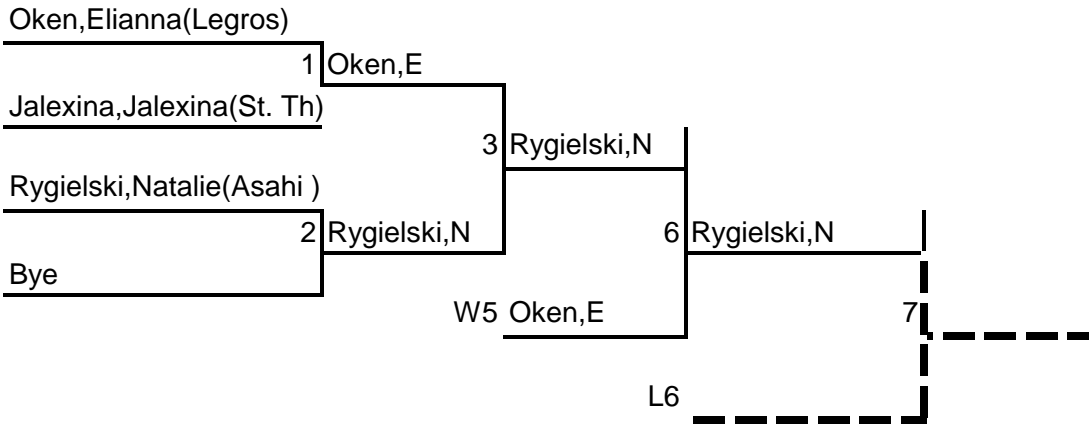

Pedro's Challenge
February 13, 2010

DIV: junior elite girls 9-10 32kg

of Contestants in div: **3**

Final Results

- 1 Natalie Rygielski
- 2 Elianna Oken
- 3 Jalexina Jalexina

LOSER'S POOL

Pedro's Challenge
February 13, 2010

DIV: junior elite girls 9-10 37kg

of Contestants in div: **7**

Final Results

- 1 Chelsea Casabona
- 2 Natalie Rygielski
- 3 Emma Montanile

LOSER'S POOL

Pedro's Challenge
February 13, 2010

DIV: junior elite girls 9-10 42kg

LOSER'S POOL