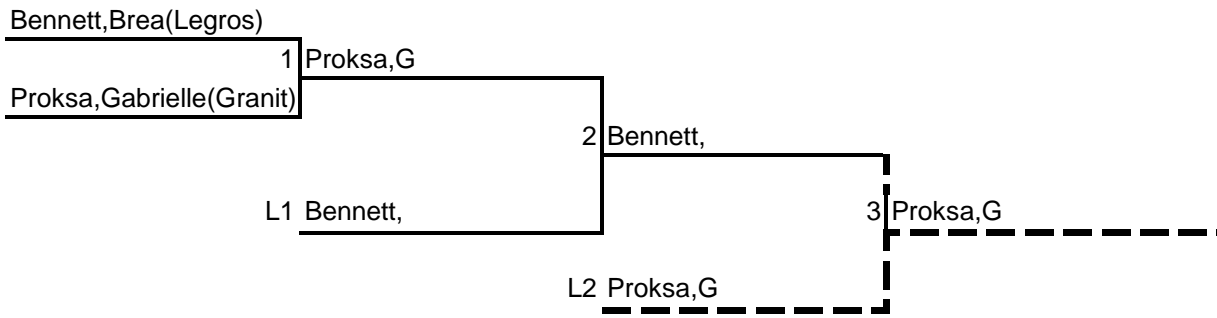

Pedro's Challenge
February 13, 2010

DIV: junior elite girls 9-10 42kg

# of Contestants in div: **2**

Final Results

- 1 Gsbrielle Proksa
- 2 Brea Bennett